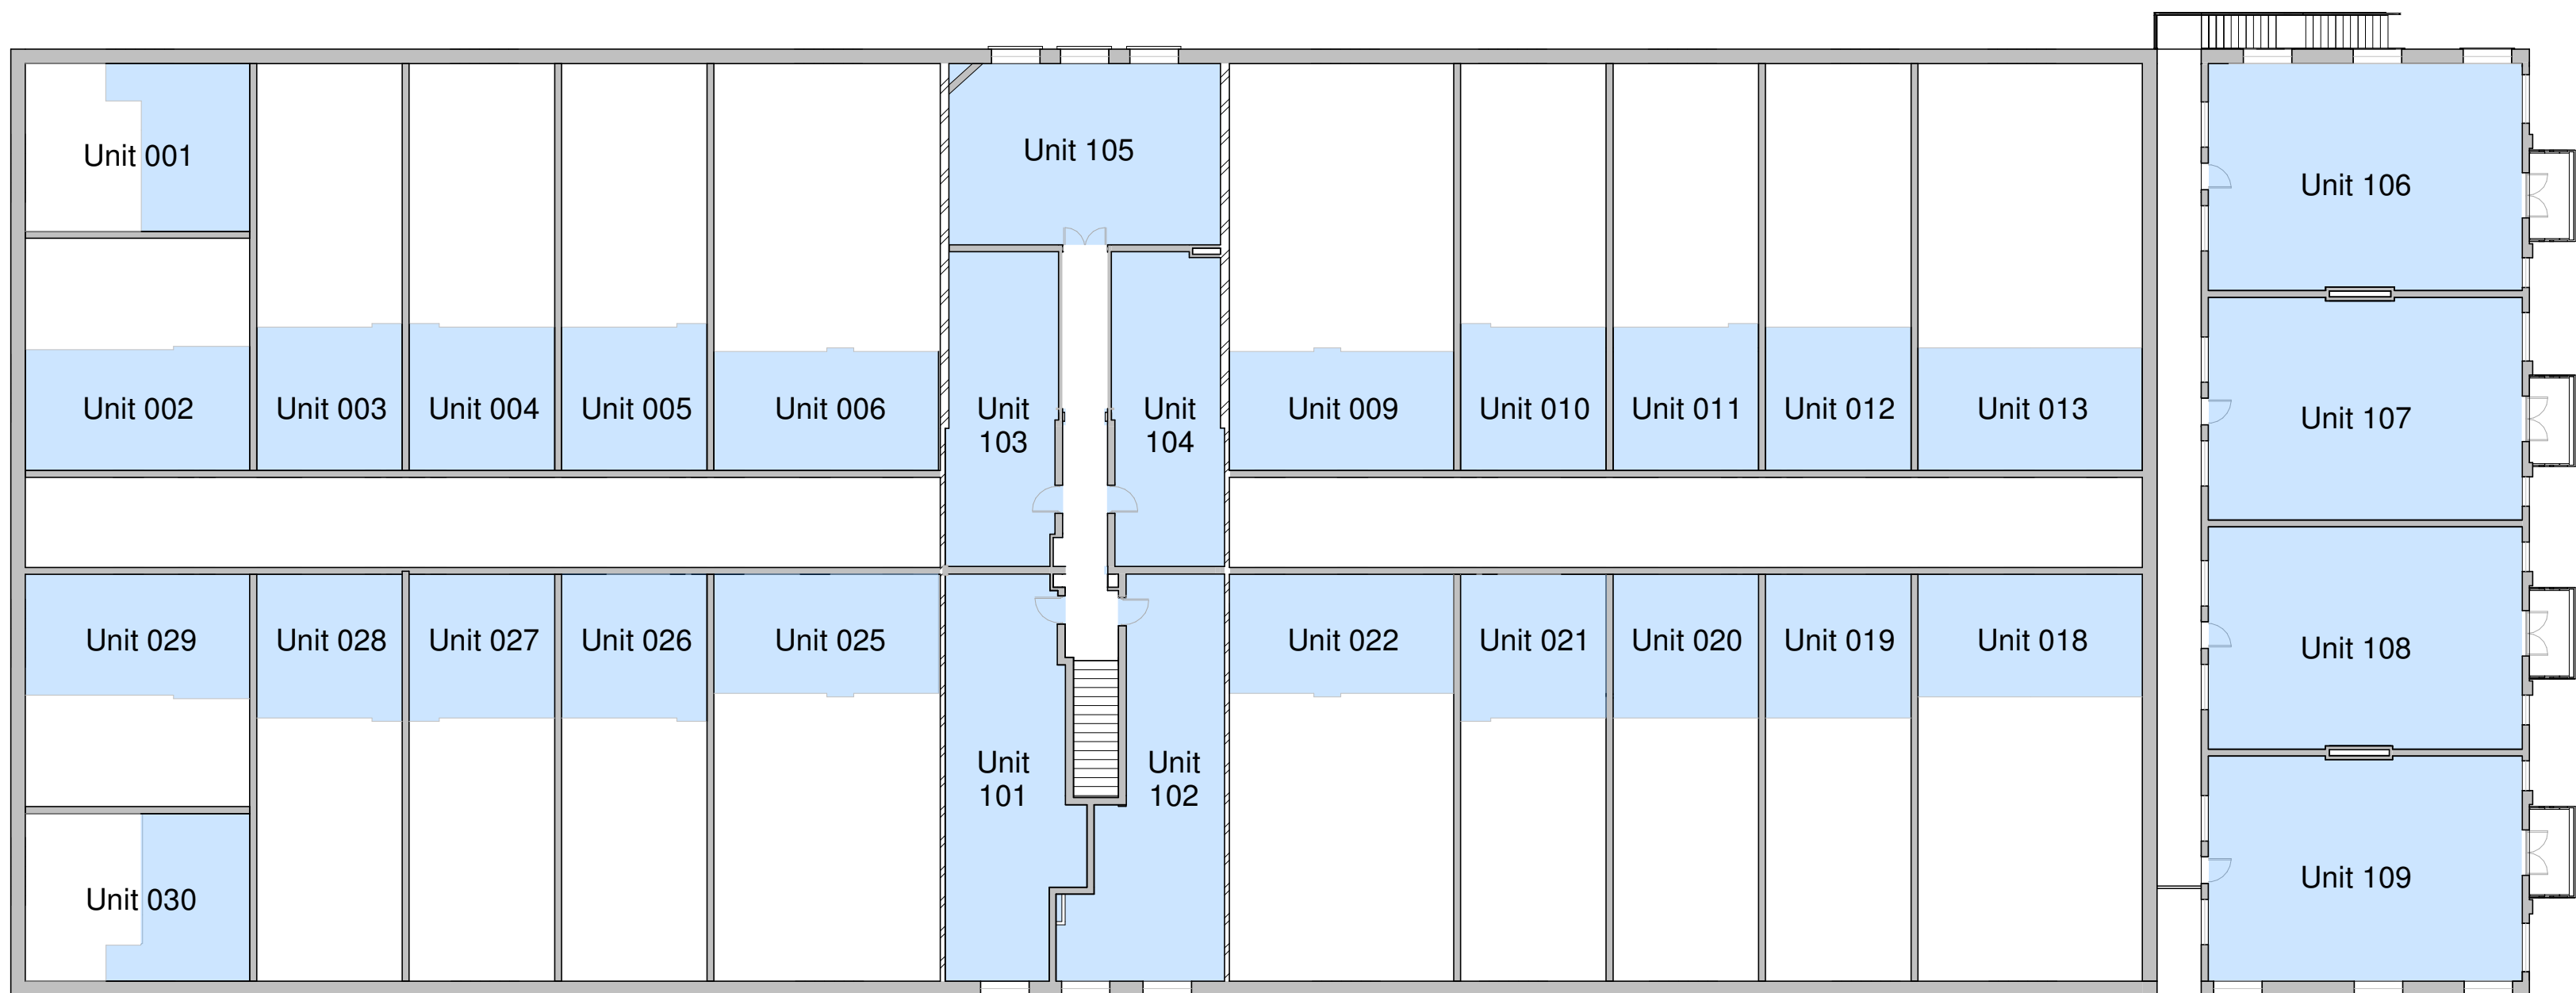

GROUND FLOOR PLAN - White House
SCALE 1:200

FIRST FLOOR PLAN - White House
SCALE 1:200